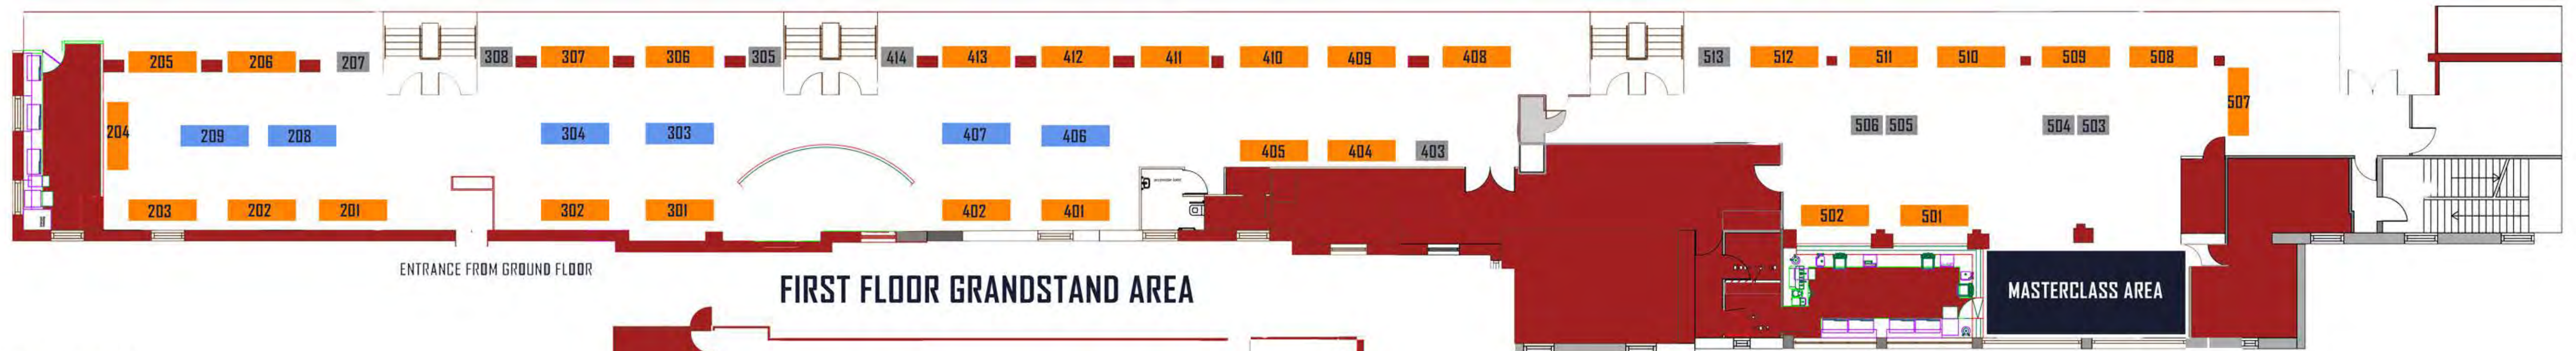

## MARQUEE AND SEMINAR AREA

## FIRST FLOOR GRANDSTAND AREA

PLAN NOT TO SCALE

## GROUND FLOOR GRANDSTAND AREA

- PREMIUM SPACE - £205 PLUS VAT
- STANDARD SPACE - £155 PLUS VAT
- MINI SPACE - £125 PLUS VAT