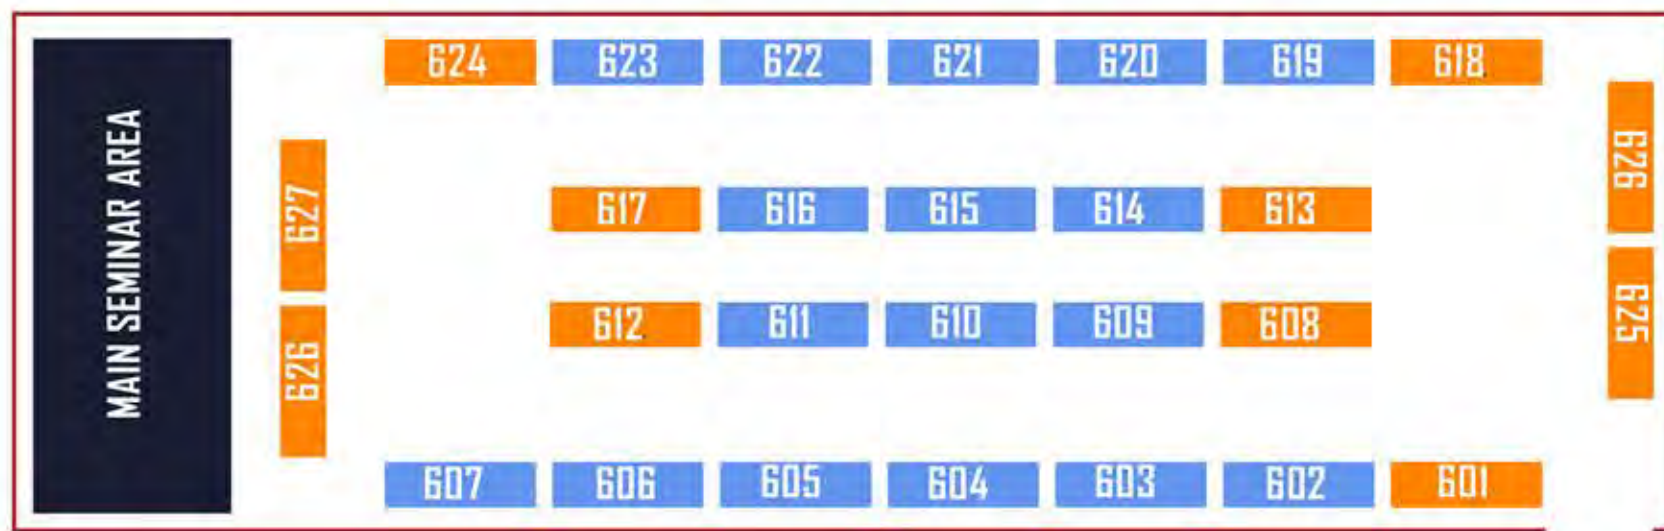

MARQUEE ENTRANCE

MARQUEE AND SEMINAR AREA