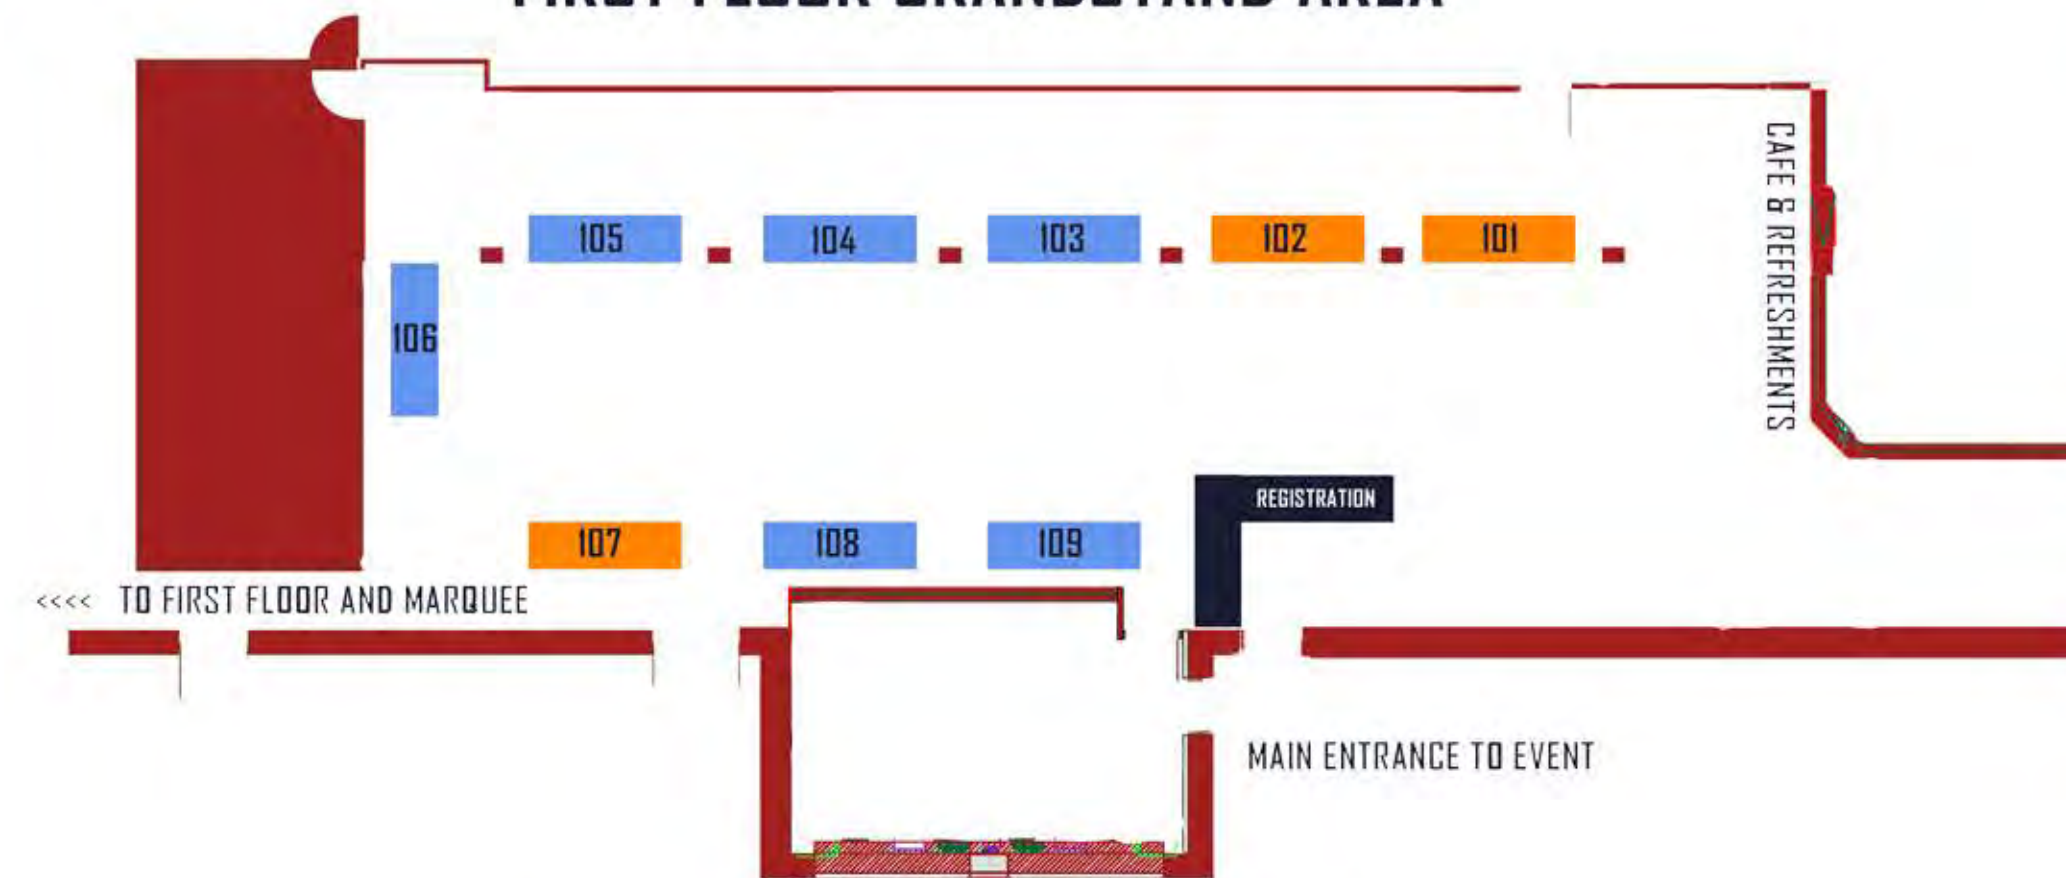

# Strathclyde Business Show 2019

powered by HASHTAG EVENTS

MARQUEE ENTRANCE

## MARQUEE AND SEMINAR AREA

## FIRST FLOOR GRANDSTAND AREA

PLAN NOT TO SCALE

## GROUND FLOOR GRANDSTAND AREA

- PREMIUM SPACE - £205 PLUS VAT
- STANDARD SPACE - £155 PLUS VAT
- MINI SPACE - £125 PLUS VAT